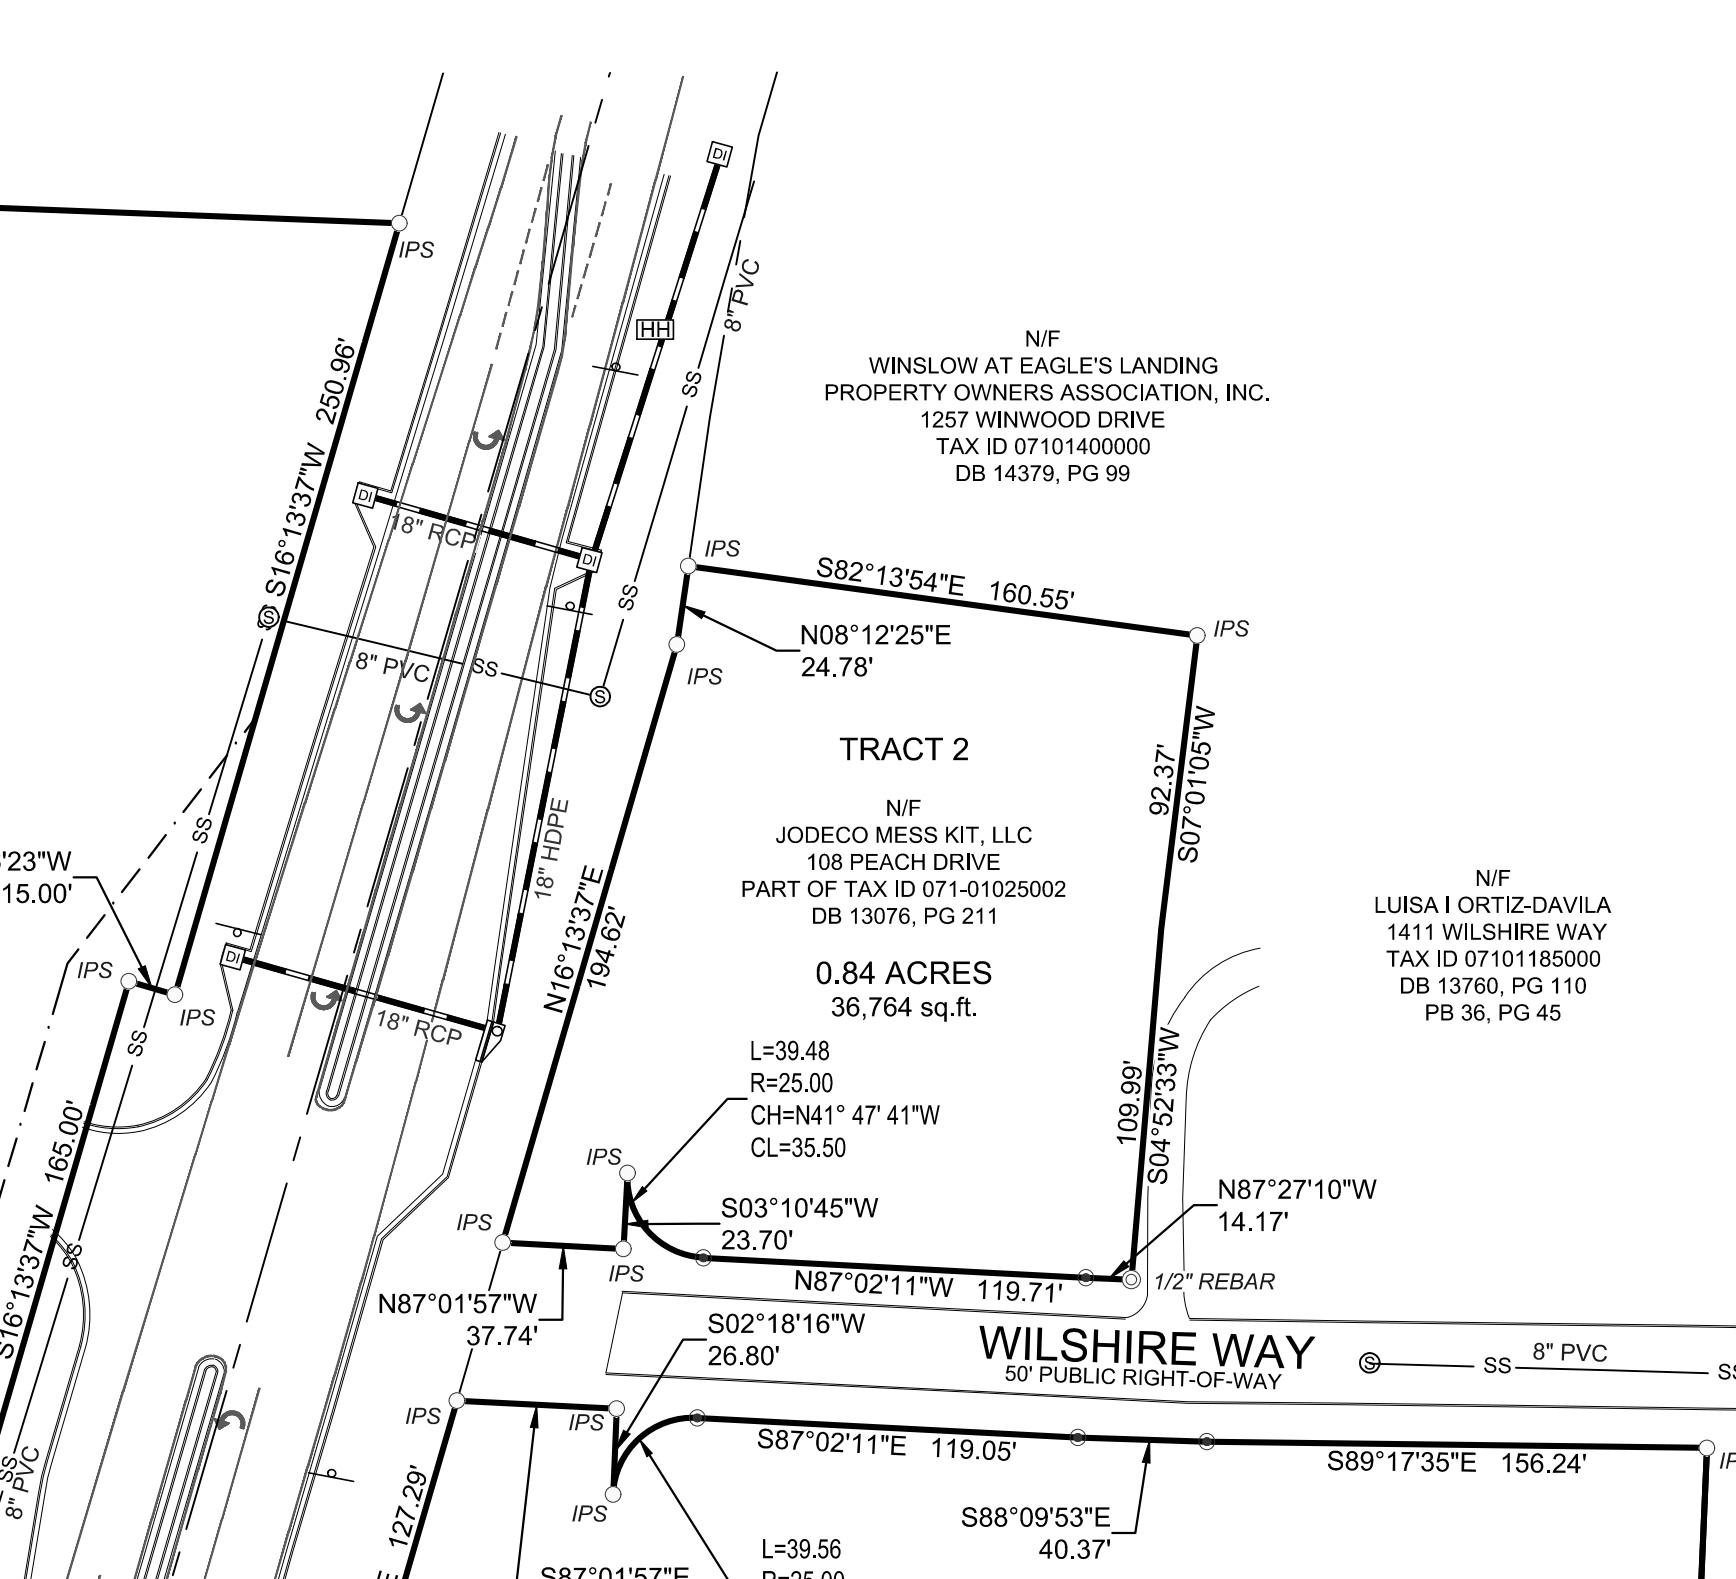

N/F
WINSLOW AT EAGLE'S LANDING
PROPERTY OWNERS ASSOCIATION, INC.
1257 WINWOOD DRIVE
TAX ID 07101400000
DB 14379, PG 99

N/F
JODECO MESS KIT, LLC
108 PEACH DRIVE
PART OF TAX ID 071-01025002
DB 13076, PG 211

N/F
LUISA I ORTIZ-DAVILA
1411 WILSHIRE WAY
TAX ID 07101185000
DB 13760, PG 110
PB 36, PG 45

0.84 ACRES
36,764 sq.ft.

L=39.48
R=25.00
CH=N41° 47' 41"W
CL=35.50

S03°10'45"W
23.70'

N87°02'11"W 119.71'

S02°18'16"W
26.80'

S87°02'11"E 119.05'

S88°09'53"E
40.37'

L=39.56
R=25.00