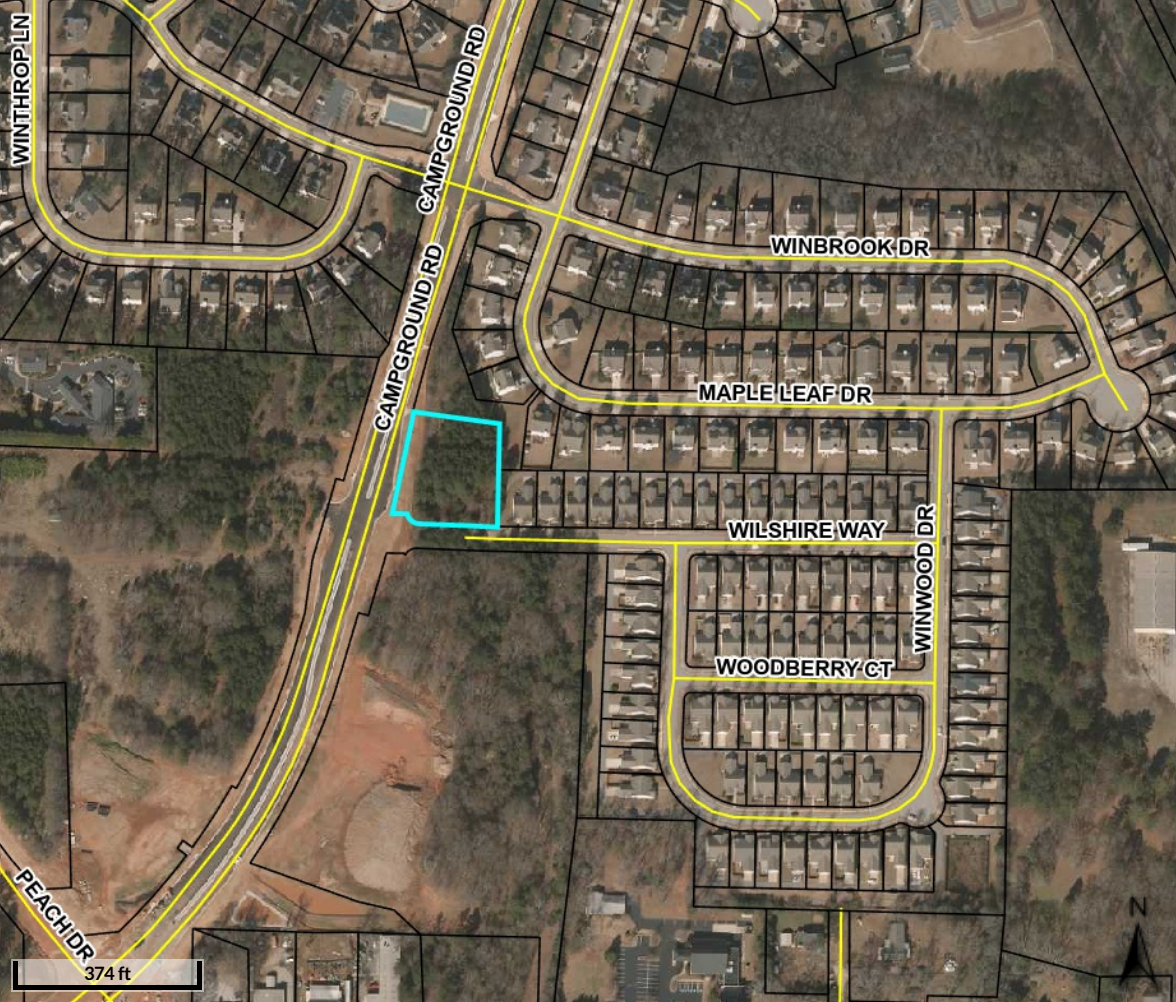

Summary

Parcel ID 071-01025021
 Location Address PEACH DR
 Millage Group 0003 (City/Stockbridge)
 Property Usage S F RESIDENTIAL (0100)
 Total Acres 0.84
 Landlot / District 64 / 7
 Subdivision
 Lot/Block
 Plat Book 60
 Plat Page 231

HARDWOOD LN

DAILEY MILL RD

SUNNYBROOK DR

SUMMERFIELD LN

HIGHLAND CR

WAKE RD

1,234 ft

WINTHROP LN

CAMPGROUND RD

WINBROOK DR

MAPLE LEAF DR

WILSHIRE WAY

WOODBERRY CT

WINWOOD DR

PEACH DR

374 ft