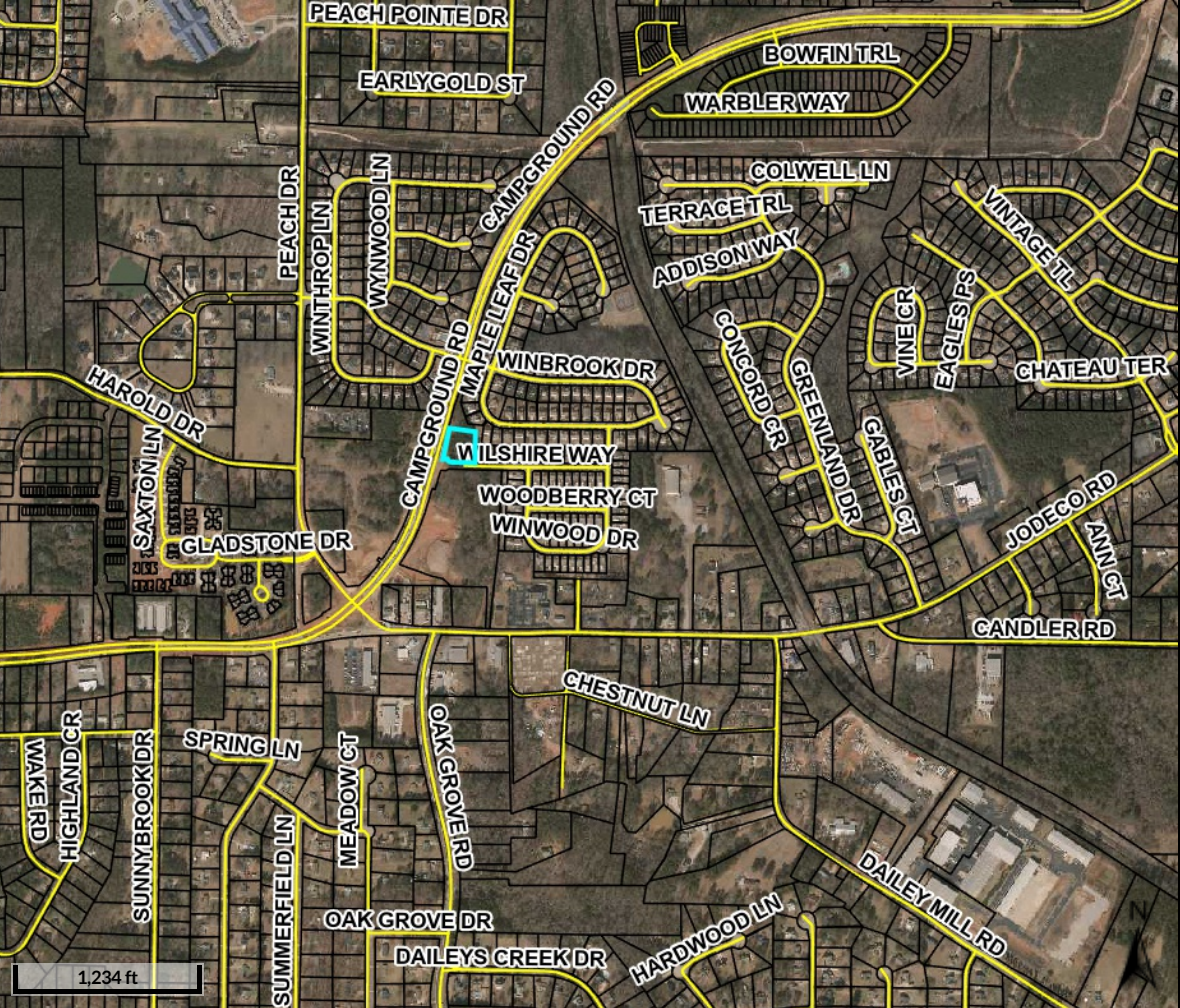

Summary

Parcel ID 071-01025021
 Location Address PEACH DR
 Millage Group 0003 (City/Stockbridge)
 Property Usage S F RESIDENTIAL (0100)
 Total Acres 0.84
 Landlot / District 64 / 7
 Subdivision
 Lot/Block
 Plat Book 60
 Plat Page 231

Map

PEACHPOINT DR

EARLYGOLD ST

BOWFIN TRL

WARBLER WAY

GOLWELL LN

TERRACETRL

ADDISON WAY

Eagles Landing
Veterinary Hospital

The Pentecostals
of McDonough

33.485527, -84.195743

Flash Mart Corporation

McDonough New and Used Tires
Tire shop

Jodeco Auto Body

Professional Auto Service Supercenter
Auto repair shop