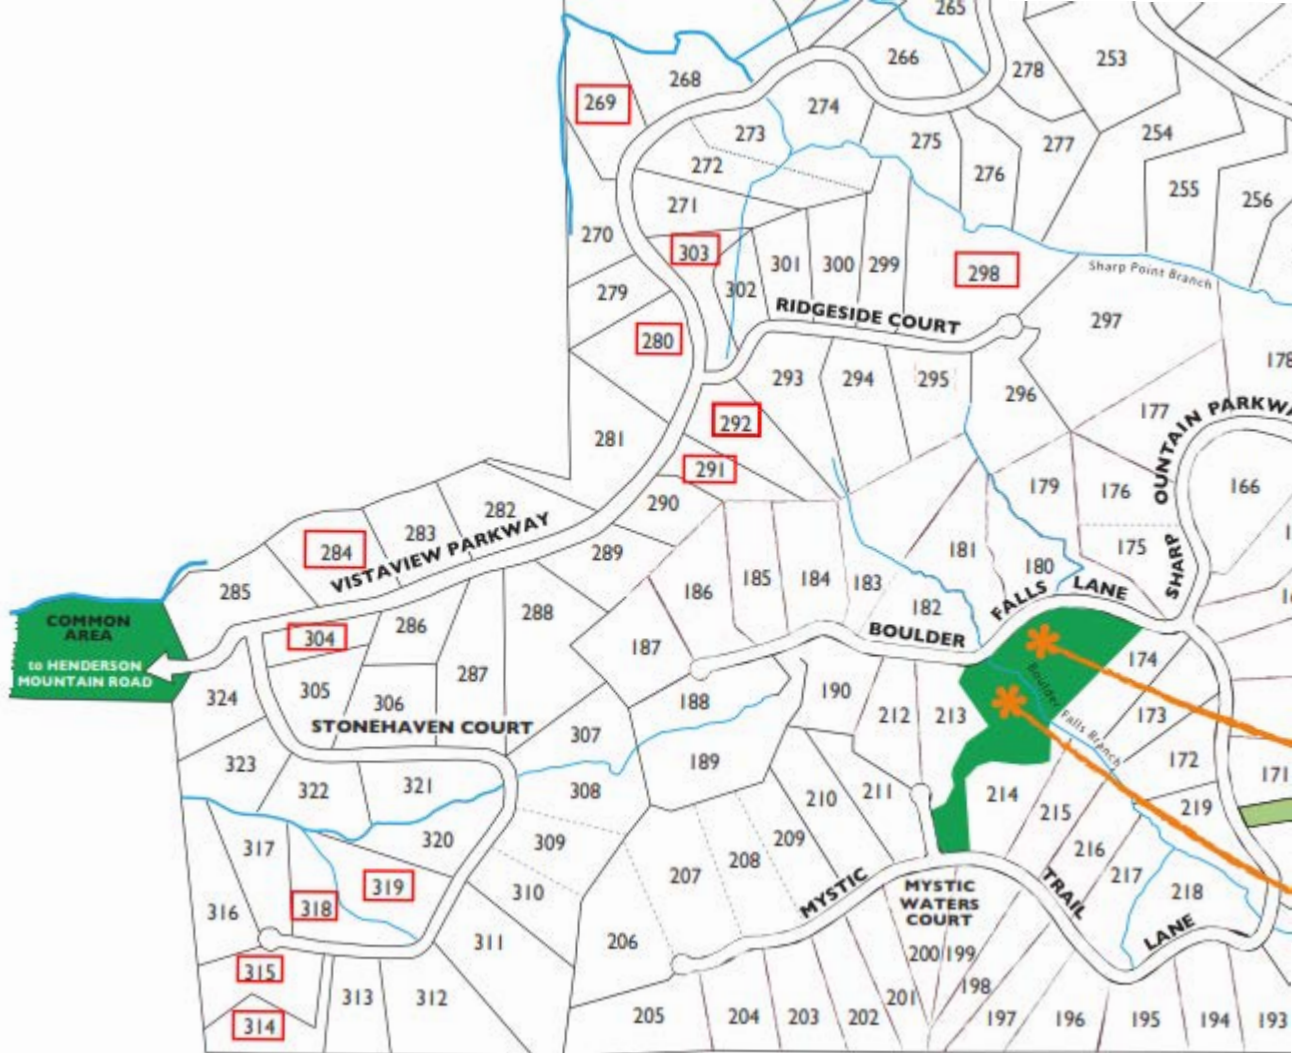

STONEEDGE RD

VISTAVIEW PKWY

STONEHAVEN CT

320 ft

Lot #	Parcel ID/Tax ID	Size(AC)	Address
284	056003015	3.04	Vista view Pkwy, Jasper GA 30143

7109 A-L  
Vistaview Pkwy  
Jasper, GA 30143

7109 A-L  
Vistaview Pkwy  
Jasper, GA 30143

Matthews Rd

Vistaview Pkwy

Riggside Ct

Sharp Mountain Pkwy

Sharp

Boulder Falls Ln

Mystic Trail Ln

Stonehaven Ct

Amber Ct

0 mi 0.2 0.4 0.6 0.8