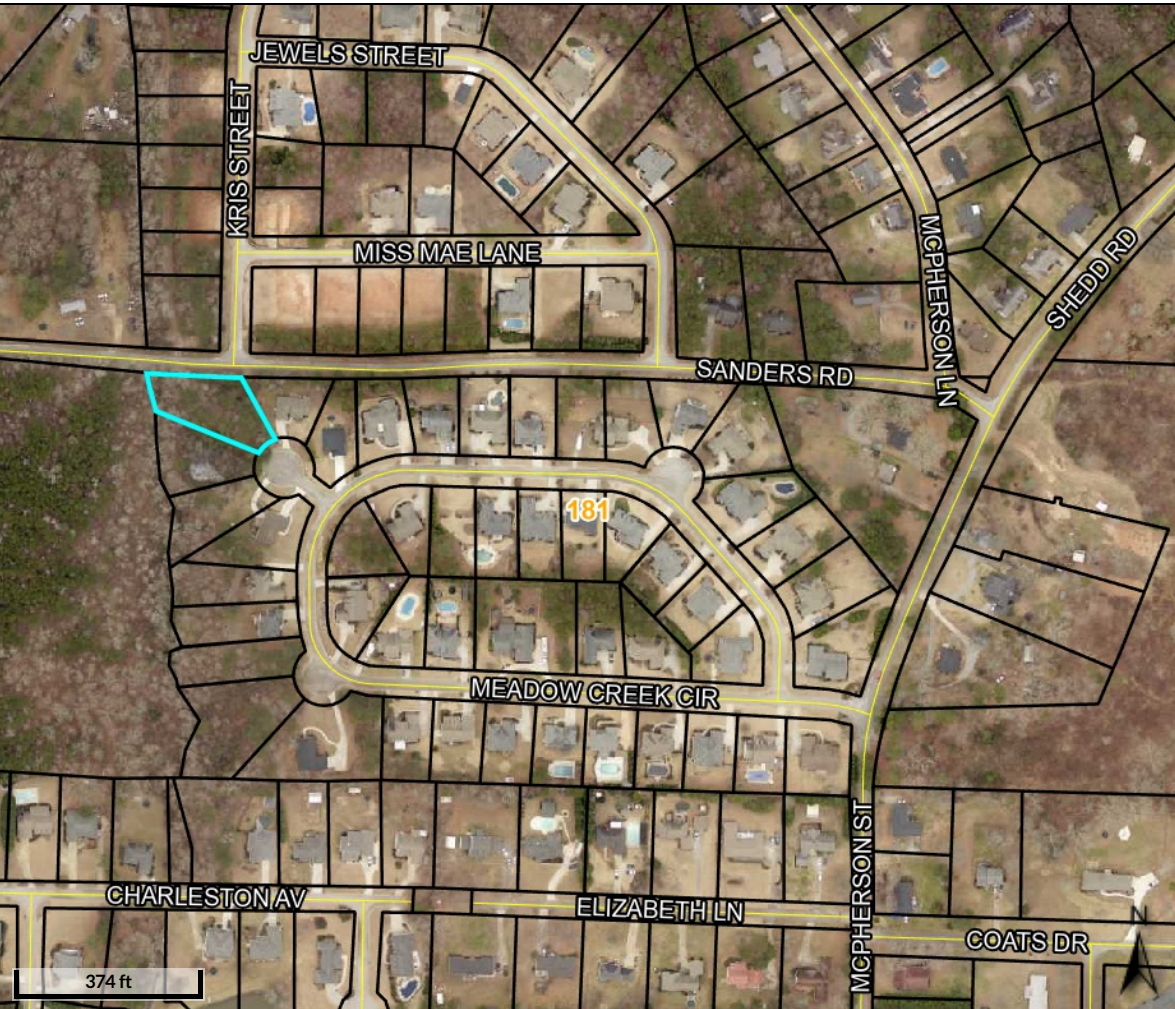

**MEADOW CREEK**

JEWELS STREET

KRIS STREET

MISS MAE LANE

SANDERS RD

MCPHERSON LN

SHEDD RD

181

MEADOW CREEK CIR

CHARLESTON AV

ELIZABETH LN

MCPHERSON ST

COATS DR

374 ft

Trillium Vineyard

Muse Farm

Music Depot

210 Meadow Way,  
Bremen, GA 30110

Jones Elementary School

Hightower Funeral Home

Diamond Crystal Brands

Bremen Food & Clothing Bank

Bremen

Bremen High School