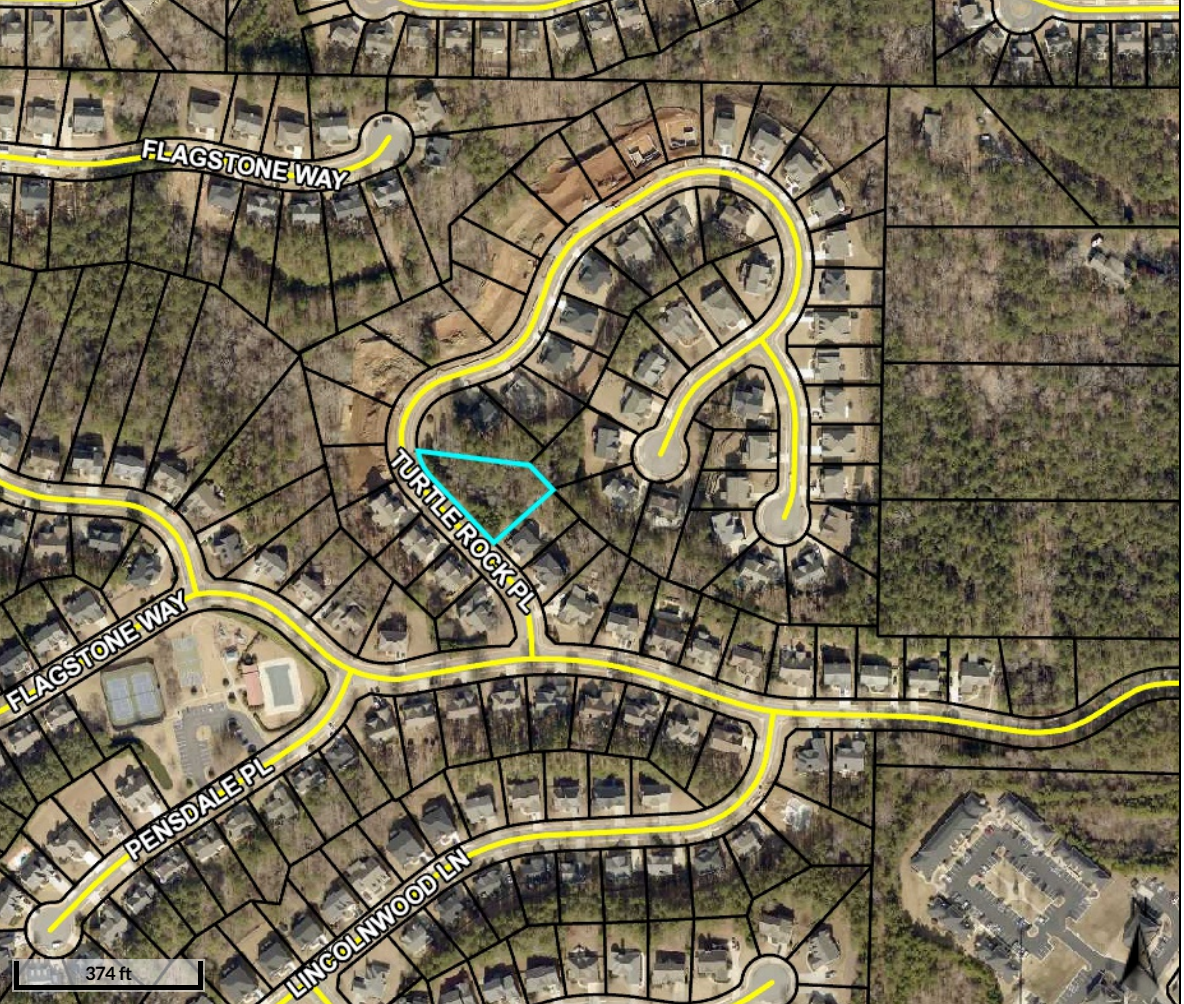

BENT WATER

Owner

[KM HOMES LLC](#)
 5780 WINDWARD PKWY STE 200
 ALPHARETTA, GA 30005

Summary

Parcel Number 030.3.3.073.0000
 Account/Realkey 73055
 Parent PIN 65767
 Location Address 52 TURTLE ROCK PL
 Zip Code 30101
 (Note: Not to be used on legal documents)
 Class R3-Residential
 (Note: This is for tax purposes only. Not to be used for zoning.)
 Zoning
 Tax District COUNTY
 Millage Rate 29.7
 Acres 0.56
 Neighborhood WINDING CREEK AT BENTWATER (004990)
 Homestead Exemption No
 Landlot / District / Section 405 / 3 / 3
 Subdivision WINDING CREEK AT BENTWATER UNIT V
 Lot # 415

Land

Type	Description	Calculation Method	Square Footage	Frontage	Depth	Acres	Lots
Residential	WCBW	Lot	0	0	0	0.56	1

Permits

Permit Date	Permit Number	Type
03/05/2018	835373	Primary Structure

Valuation

	2021
Previous Value	\$64,700
Land Value	\$21,875
+ Improvement Value	\$0
+ Accessory Value	\$0
= Current Value	\$21,875

FLAGSTONE WAY

TURTLE ROCK PL

FLAGSTONE WAY

PENSDALE PL

LINCOLNWOOD LN

374 ft

Juice

Cleburne Pl