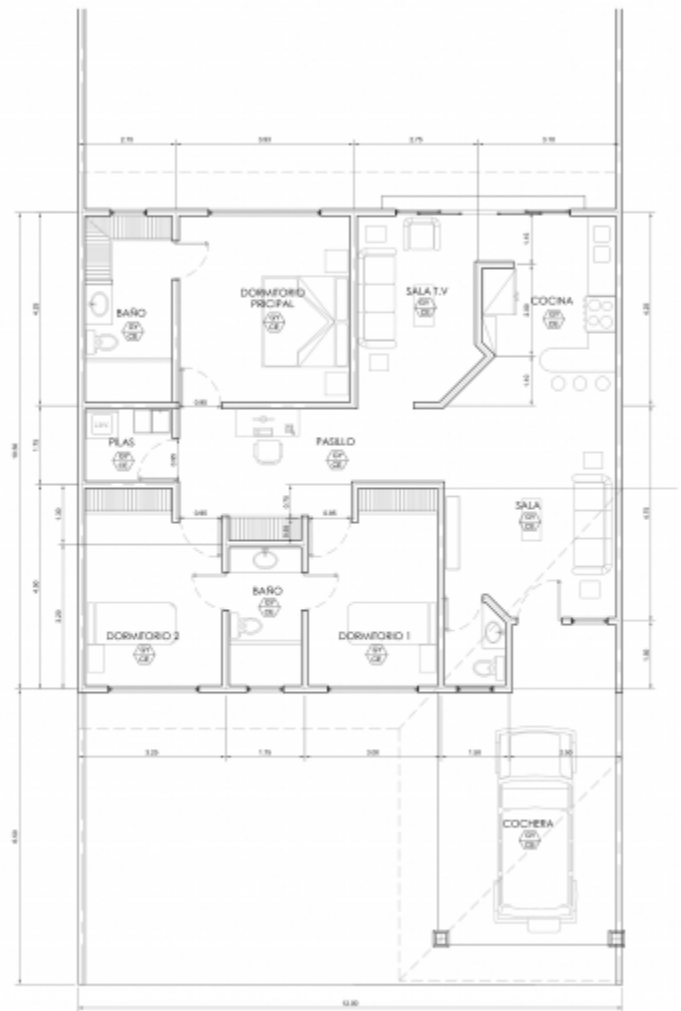

**Mango Walk
Package
(Two Adjacent
Large Lots With
Tropical Views
Included)**

21 INDIVIDUALLY DEEDED LOTS WITH READY TO BUILD HOME SITES NESTLED IN A TROPICAL SETTING. MODEL HOMES & FLOOR PLANS AVAILABLE.

DETAILS:

- **Residential subdivision with water piped to each lot**
- **Underground rain water drainage installed**
- **Electricity available**
- **Master plan and rendering for the subdivision with two model home designs**
- **Large lots can be used to build a large, main house with guest house and/or one lot can be used to add amenities for the Mango Walk subdivision.**
- **Total Number of Deeded Lots: 21**
- **Subdivision Parcel Size: 13,092 m²**
- **Lot #15: 2,853 m²**
- **Lot #16: 3,124 m²**

PLANTA DE DISTRIBUCION ARQUITECTONICA
PLANA 1 | Area = 122m2

Mango Walk Casa 1: Floor Plans and Rendering

Mango Walk Casa 2: Floor Plans and Rendering

PLANTA DE DISTRIBUCION ARQUITECTONICA
PLANTA 2 | Area = 126m² | Escala 1:50