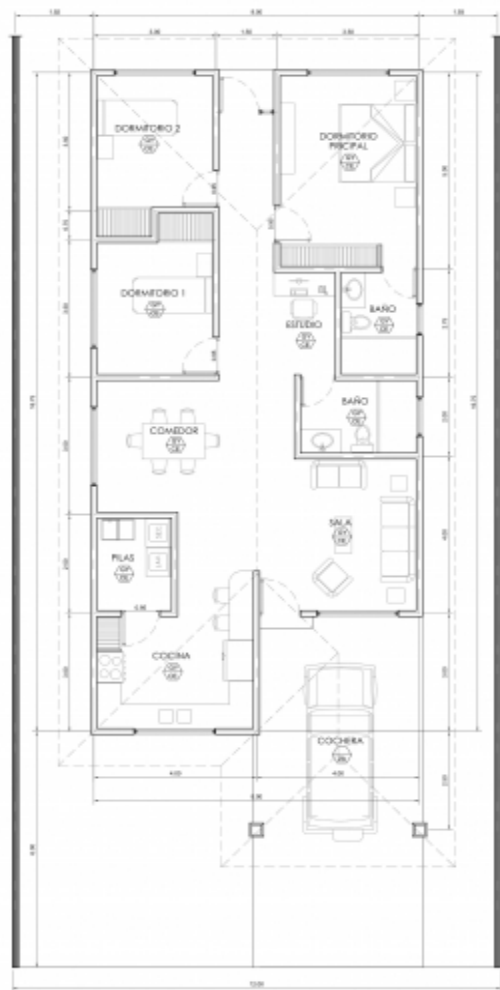

**Mango Walk
Package
(Two Adjacent
Large Lots With
Tropical Views
Included)**

21 INDIVIDUALLY DEEDED LOTS WITH READY TO BUILD HOME SITES NESTLED IN A TROPICAL SETTING. MODEL HOMES & FLOOR PLANS AVAILABLE.

DETAILS:

- **Residential subdivision with water piped to each lot**
- **Underground rain water drainage installed**
- **Electricity available**
- **Master plan and rendering for the subdivision with two model home designs**
- **Large lots can be used to build a large, main house with guest house and/or one lot can be used to add amenities for the Mango Walk subdivision.**
- **Total Number of Deeded Lots: 21**
- **Subdivision Parcel Size: 13,092 m²**
- **Lot #15: 2,853 m²**
- **Lot #16: 3,124 m²**

PLANTA DE DISTRIBUCION ARQUITECTONICA
PLANA 1 | Area = 122m2

Mango Walk Casa 1: Floor Plans and Rendering

Mango Walk Casa 2: Floor Plans and Rendering

PLANTA DE DISTRIBUCION ARQUITECTONICA
PLANTA 2 | Area = 126m² | Escala 1:50