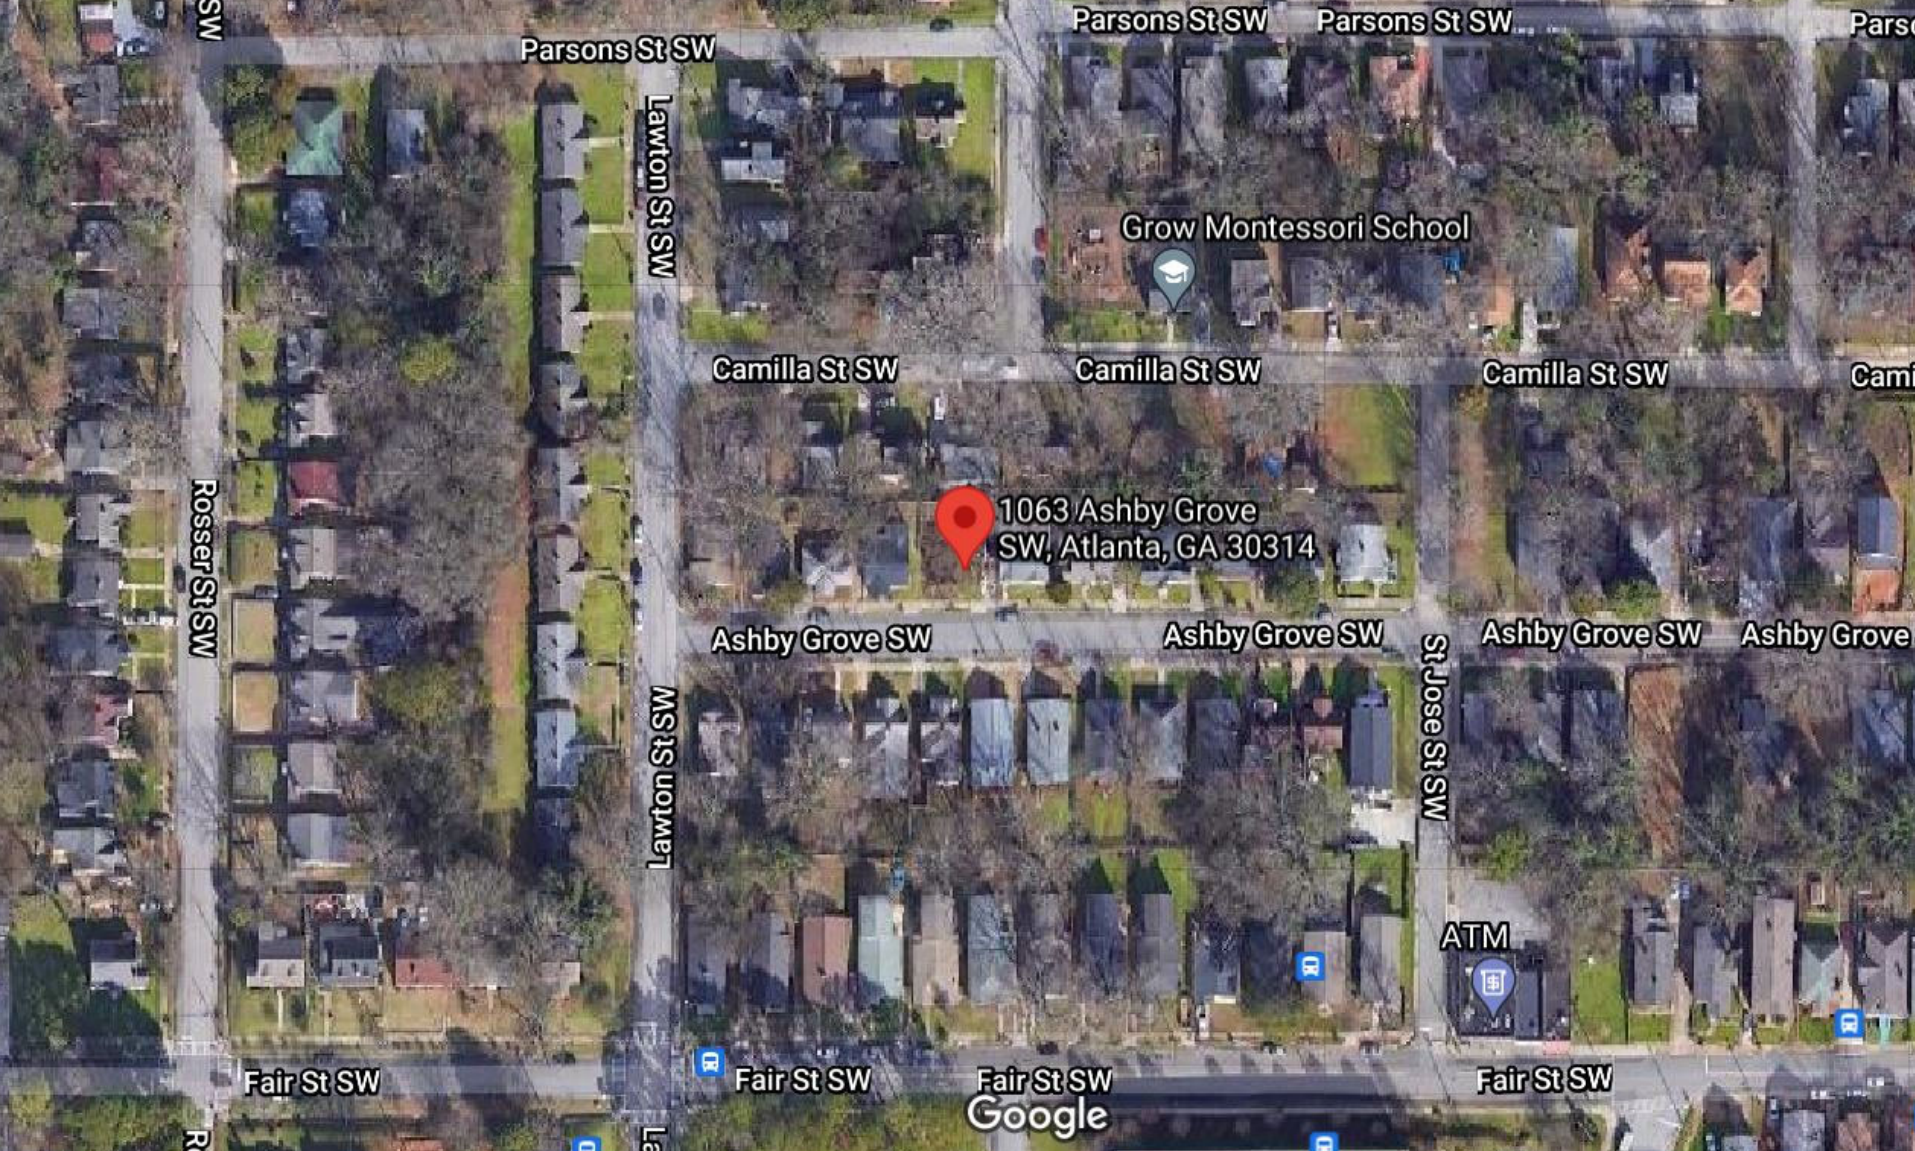

Parsons St SW

Parsons St SW

Parsons St SW

Parsons St SW

Lawton St SW

Grow Montessori School

Camilla St SW

Camilla St SW

Camilla St SW

Camilla St SW

Rosser St SW

1063 Ashby Grove SW, Atlanta, GA 30314

Ashby Grove SW

Ashby Grove SW

Ashby Grove SW

Ashby Grove SW

Lawton St SW

St. Jose St SW

Fair St SW

Fair St SW

Fair St SW

Fair St SW

Rosser St SW

Lawton St SW

Google