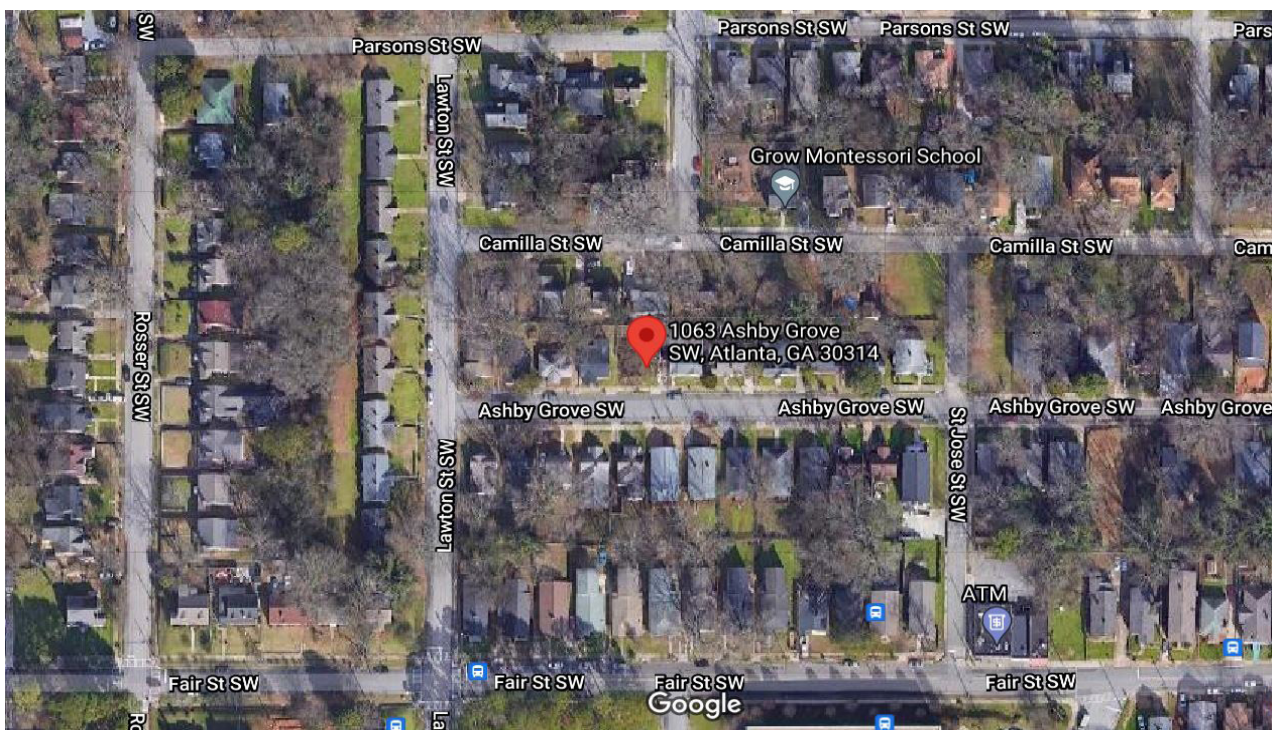

1063 Ashby Grove, Atlanta
(Fulton County) GA 30314
Reserve

WEDNESDAY, OCTOBER 27, 2021

SALE SITE: HOME 2 SUITES (OFF DELK ROAD), 2168 KINGSTON COURT, MARIETTA, GA 30067

Features

**CALL FOR
INFORMATION**

**770.425.1141
or 800.479.1763
johndixon.com**

PARID: 14 011600080160
PHILLIPS JENNIFER

1063 ASHBY GROVE SW

Parcel

Parcel ID: 14 011600080160
Property Location: 1063 ASHBY GROVE
Unit:
City: ATLANTA
Neighborhood: 1414
Improvement Strata: VA
Property Class: R3
Land Use Code: 100-Residential vacant **
Living Units: 0
Acres: .0727
Zoning: R5-
Location: 6
Fronting: 9 - 9
Parking Type: 3-ON AND OFF STREET
Parking Quantity: 2
Street 1/Street 2: 1-Paved/6-Sidewalk
Topo 1/Topo2/Topo3: 1-LEVEL/-/-
Util1/Util2/Util3: 1-ALL PUBLIC/-/-

Land

Line Number: 1
Land Type: S - SQUARE FOOT
Land Code: 6
Square Feet: 3,168
Acres: .0727

Sorry, no sketch available
for this record

Item	Area

Parsons St SW

Parsons St SW

Parsons St SW

Parsons St SW

Lawton St SW

Grow Montessori School

Camilla St SW

Camilla St SW

Camilla St SW

Camilla St SW

Rosser St SW

1063 Ashby Grove SW, Atlanta, GA 30314